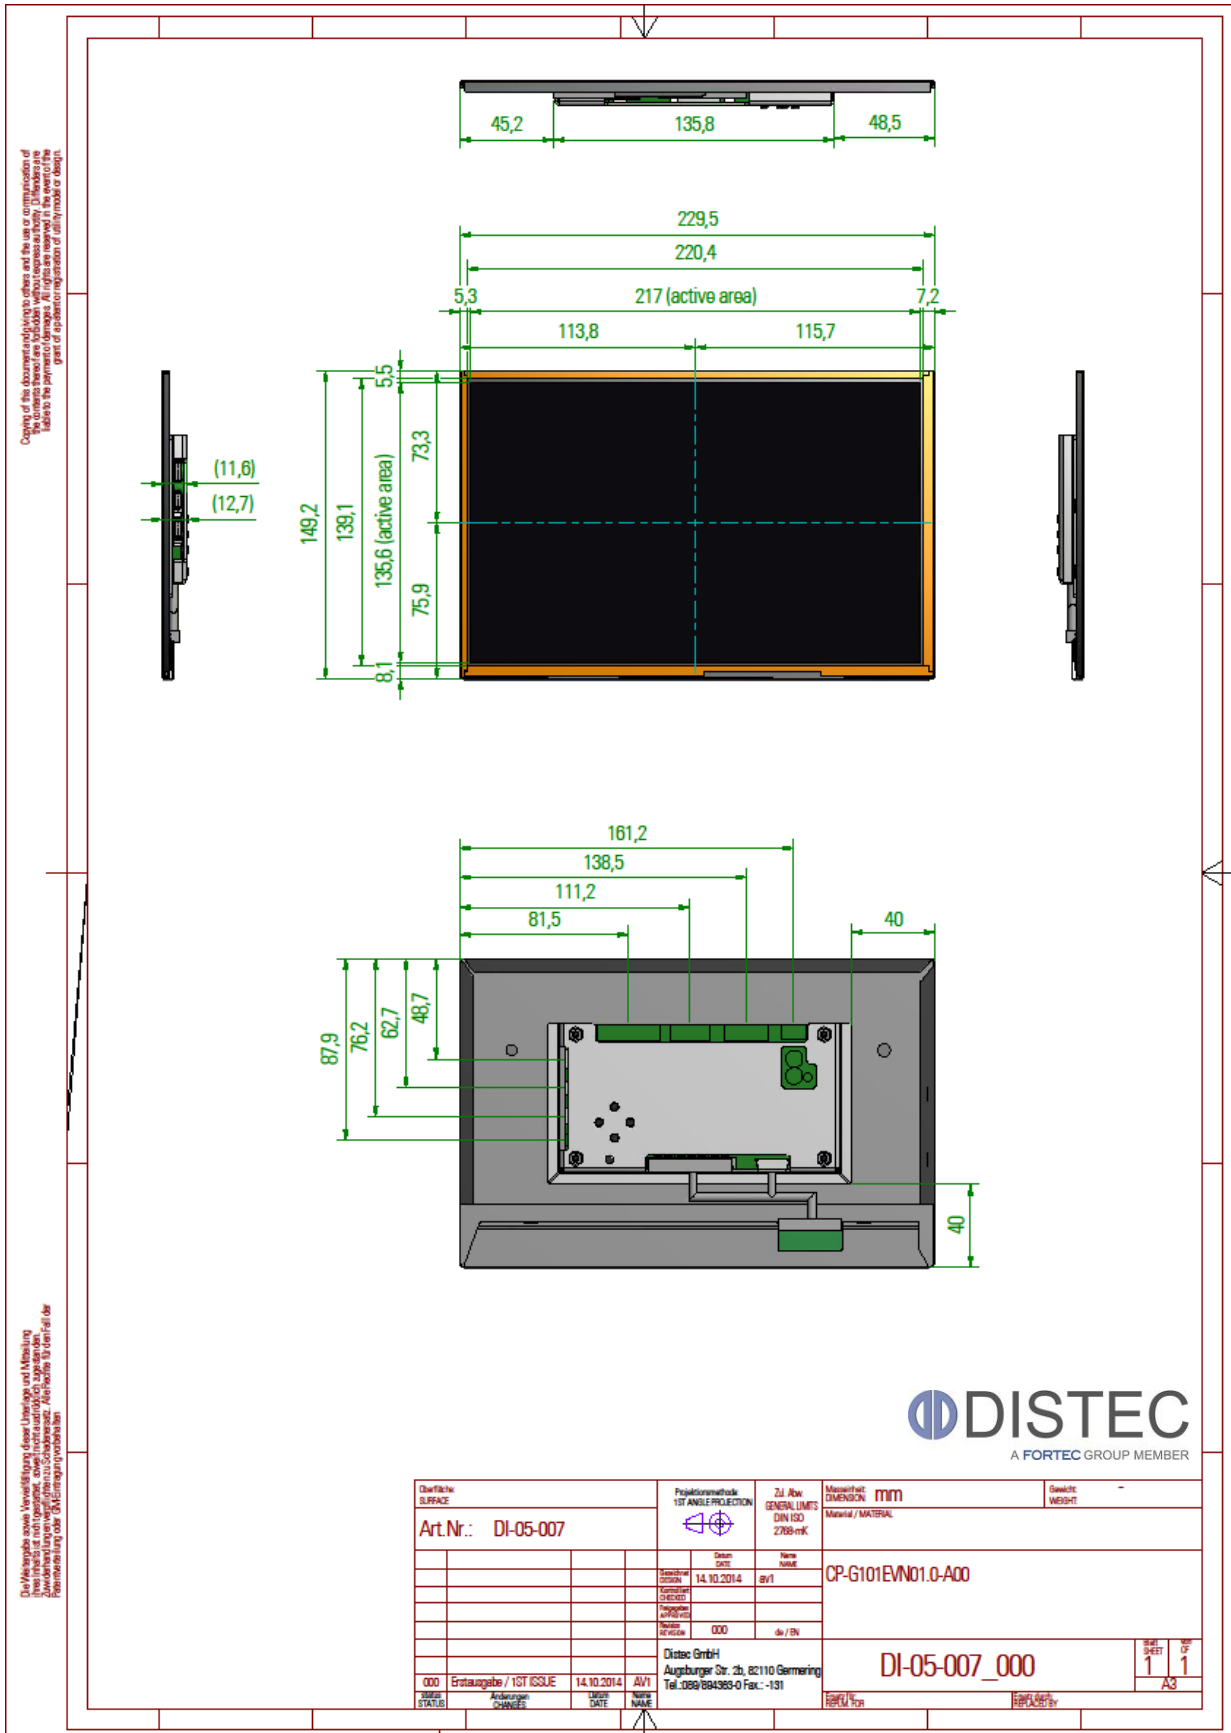

3 Characteristics

Items	Unit	Specification
Type	LCD TFT	CP-G101EVN010-A00
Screen Diagonal	[inch]/[mm]	10.1/256.5
Physical Size H x V x D	[mm]	229.46 x 149.2 x 5.54
Active Area H x V	[mm]	216.96 x 135.6
Pixels H x V		1280 (x3) x 800
Supported Colors		262K colors (RGB 6-bit)
Brightness	[cd/m ²]	300
Viewing Angle		6h / 12h
Nominal Input Voltage	[V]	12 typ.
Typical Power Consumption	[W]	17 typ.
Weight	[kg]	TBD
Electrical Interface		RGB, TMDS, DisplayPort, UART
Temperature Range T _{OP}	[°C]	-20...+60

3.1 Further Specifications

3.1.1 TFT Controller

Distec PrismaCOMPACT-Media [Datasheet PrismaCOMPACT-Media](#)

3.1.2 TFT-Display

AUO G101EVN01.0 [Datasheet G101EVN01.0](#)

4 Mechanical Drawing

5 Optional Accessories